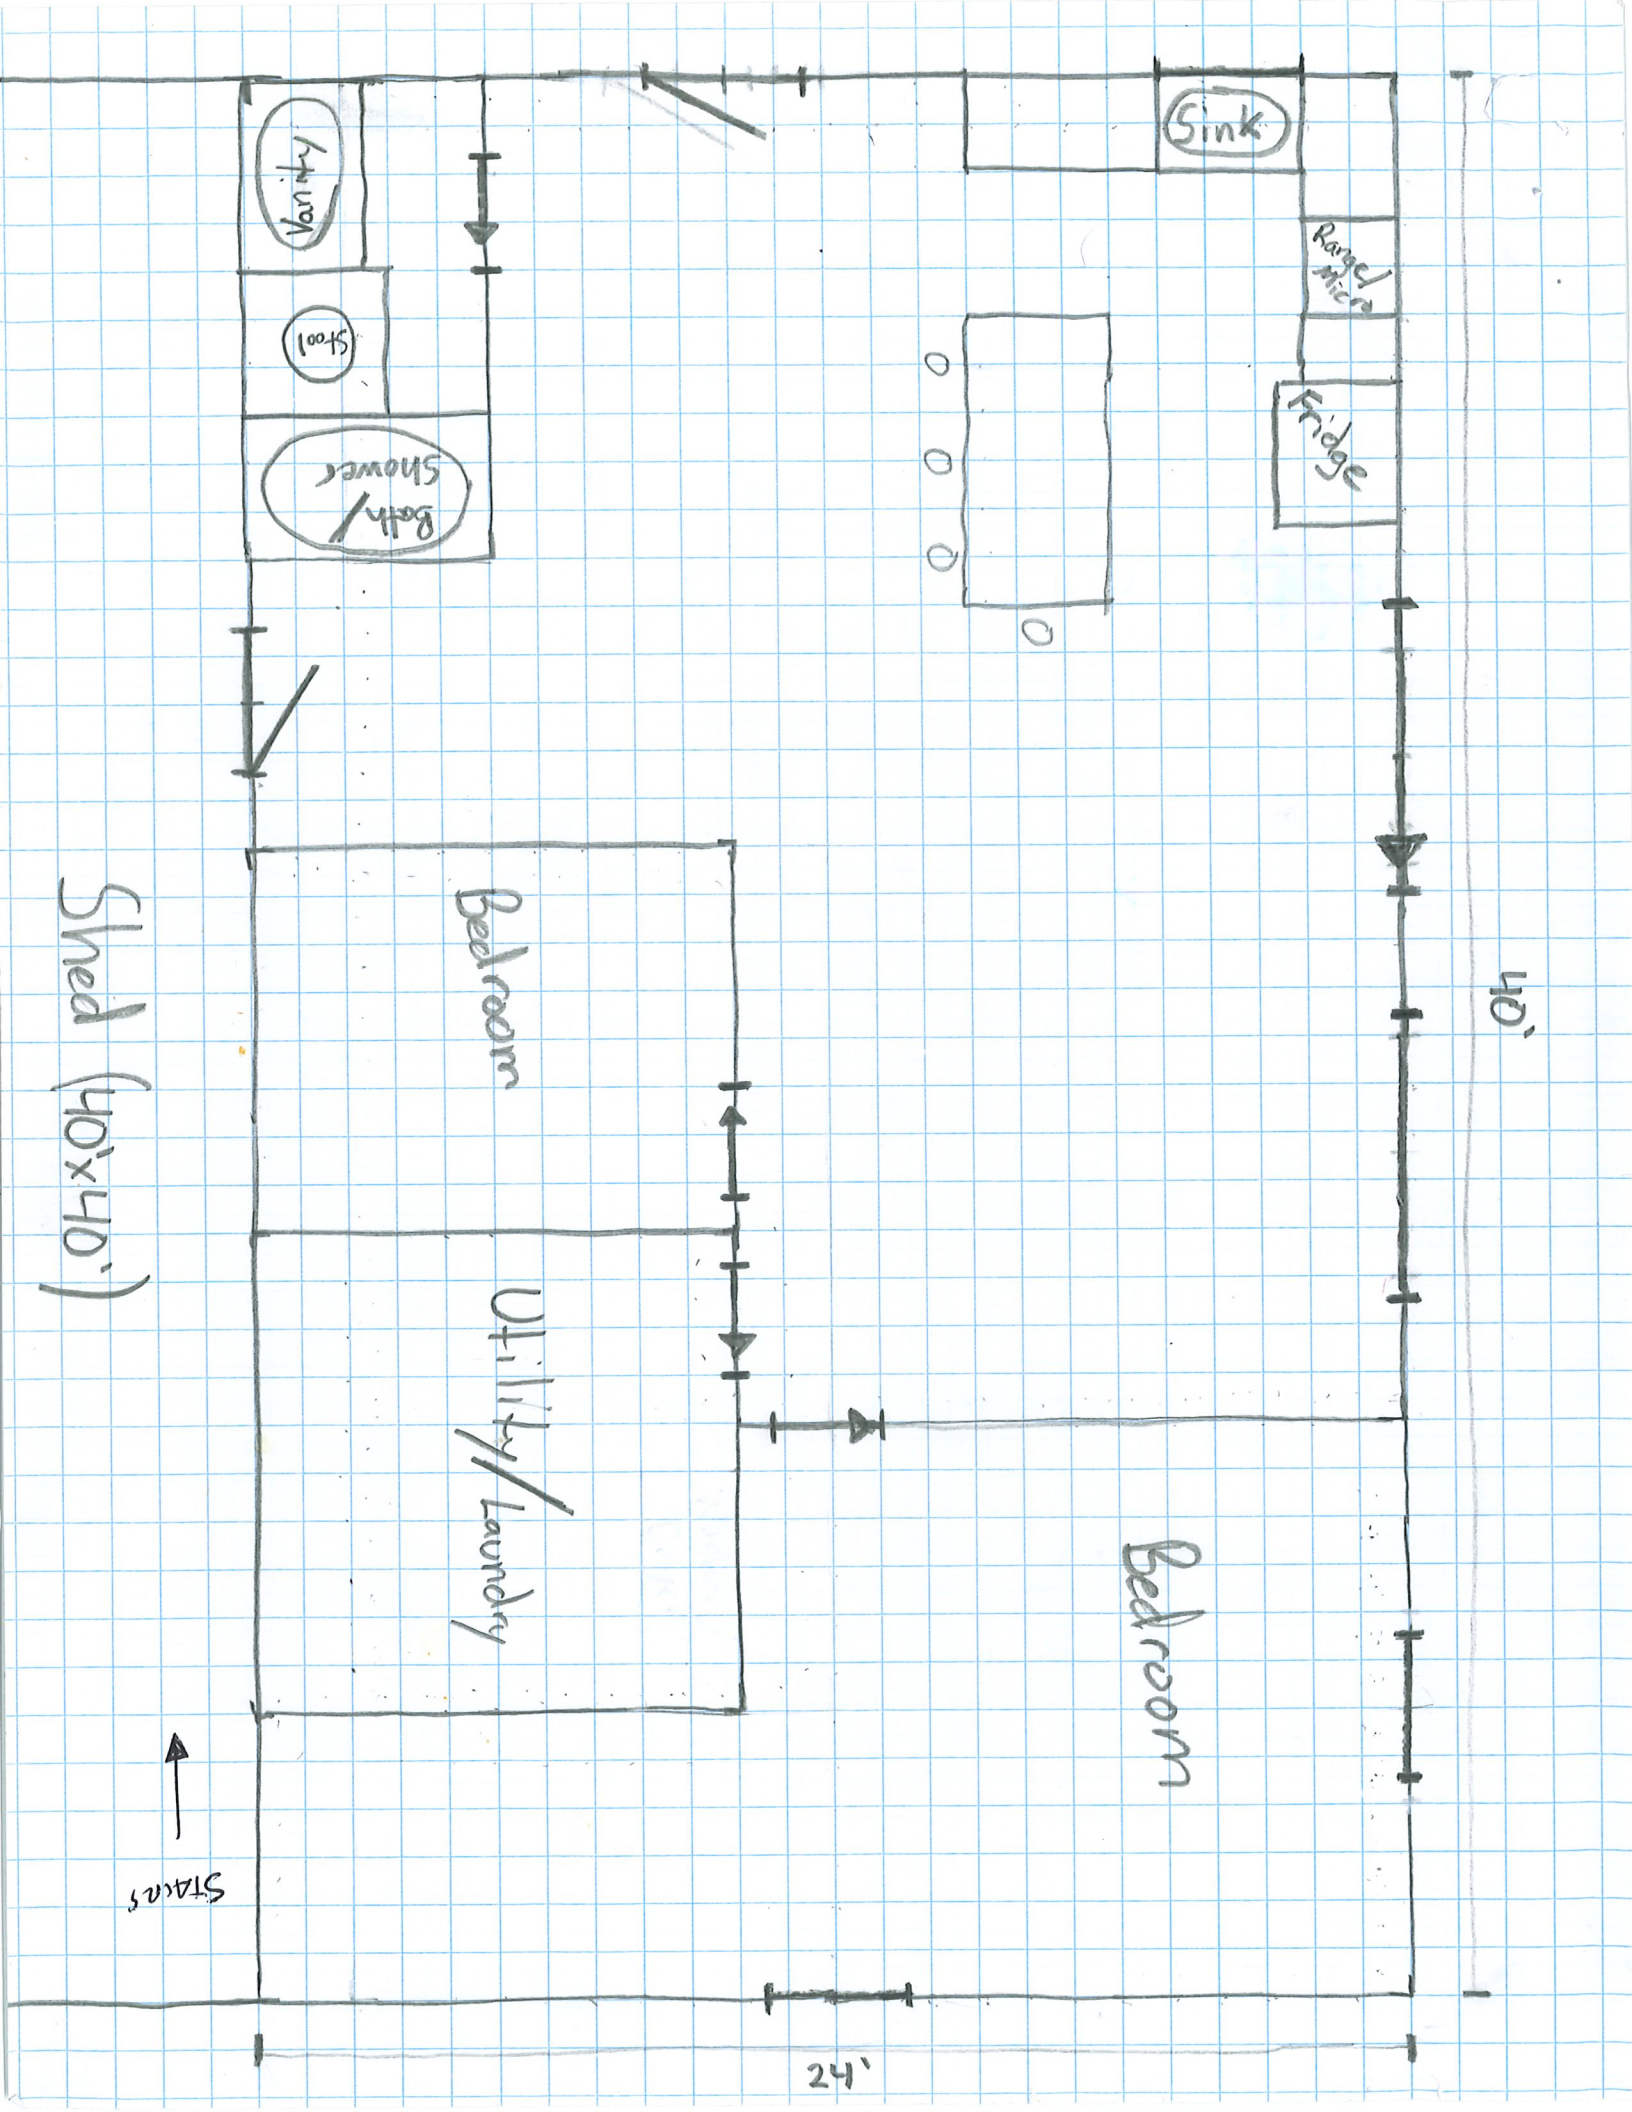

\* All 12' walls

Sink

Range/micro

Fridge

Vanity

Stool

Bath/  
Shower

Bedroom

Utility/  
Laundry

Bedroom

Shed (40x40')

Stairs

40'

24'

26' of Vaulted Trusses      36' standard Truss