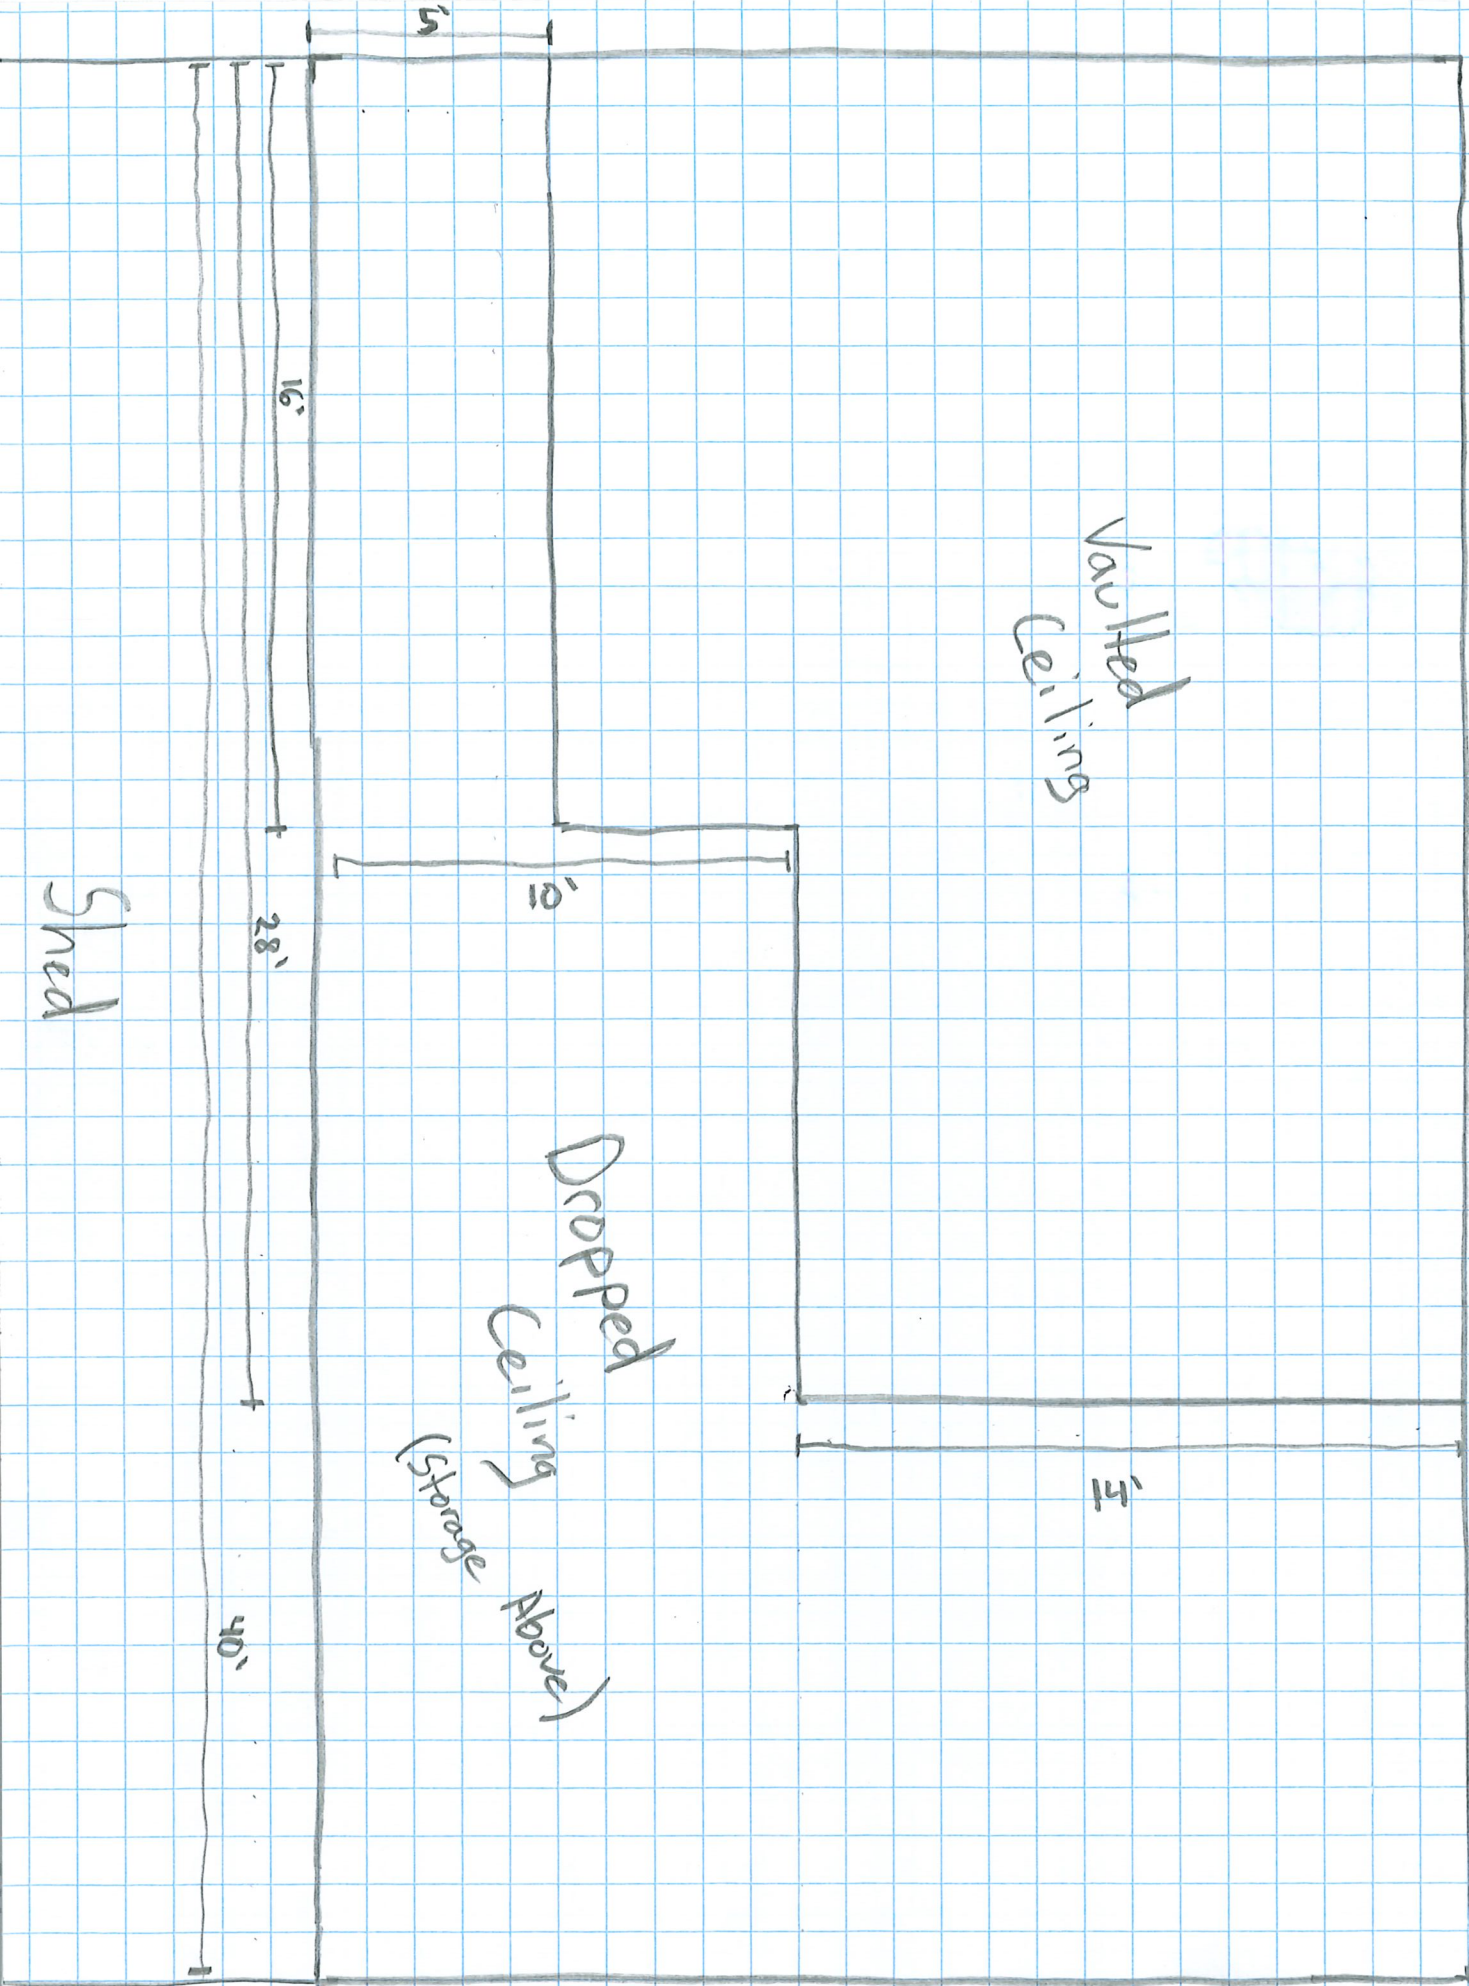

\* All 12' walls

Sink

Range/micro

Fridge

Vanity

Stool

Bath/  
Shower

Bedroom

Utility/  
Laundry

Bedroom

Shed (40x40')

Stairs

40'

24'

26' of Vaulted Trusses      36' standard Truss